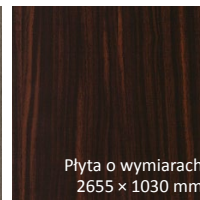

Markassar
R5673

18

18

18

18

18

18